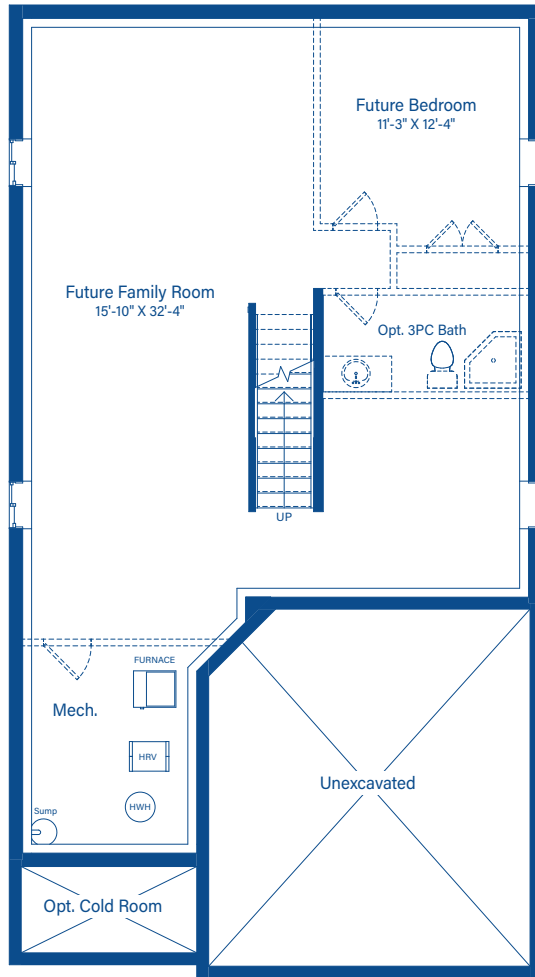

KLEINBURG

2351 - 2565 SQ.FT.

ELEVATION A

DEVONLEIGH HOMES

WEB: DevonleighHomes.com

Plans and specifications are subject to change without notice.
All renderings and photographs are artist's concept. E&O.E.

KLEINBURG

2351 - 2565 SQ.FT.

BASEMENT

MAIN FLOOR

2ND FLOOR

2ND FLOOR - 4 BEDROOM OPTION