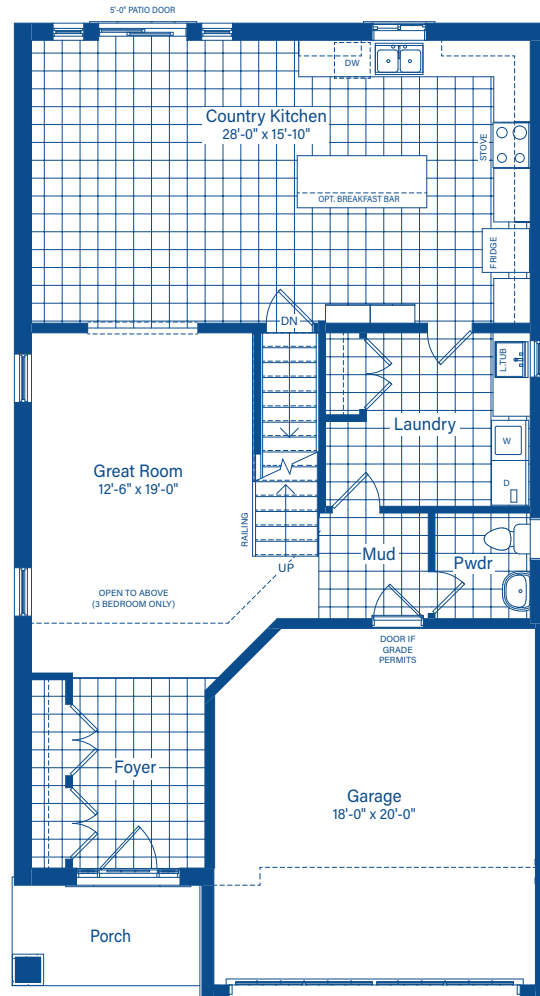

KLEINBURG

2351 - 2565 SQ.FT.

ELEVATION A

DEVONLEIGH HOMES

WEB: DevonleighHomes.com

Plans and specifications are subject to change without notice.
All renderings and photographs are artist's concept. E&O.E.

KLEINBURG

2351 - 2565 SQ.FT.

BASEMENT

MAIN FLOOR

2ND FLOOR

2ND FLOOR - 4 BEDROOM OPTION