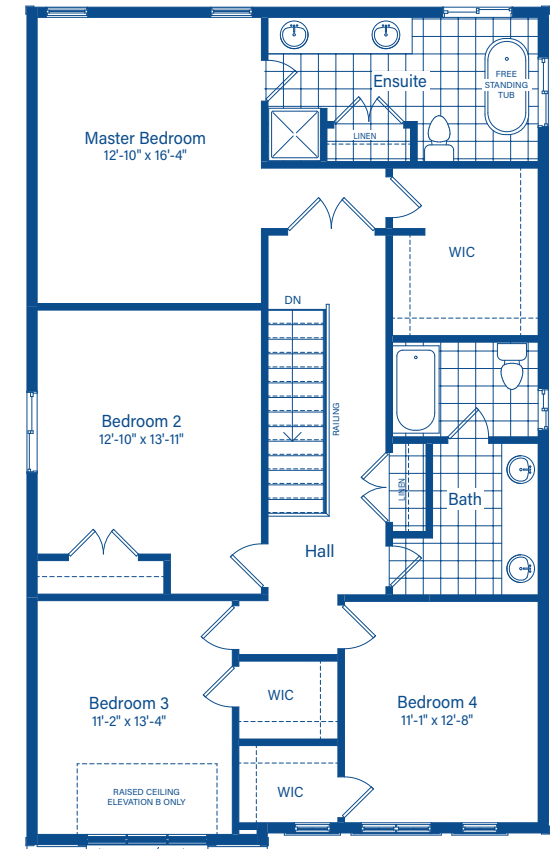

KLEINBURG

2351 - 2565 SQ.FT.

ELEVATION A

DEVONLEIGH HOMES

WEB: DevonleighHomes.com

Plans and specifications are subject to change without notice.
All renderings and photographs are artist's concept. E&O.E.

KLEINBURG

2351 - 2565 SQ.FT.

BASEMENT

MAIN FLOOR

2ND FLOOR

2ND FLOOR - 4 BEDROOM OPTION