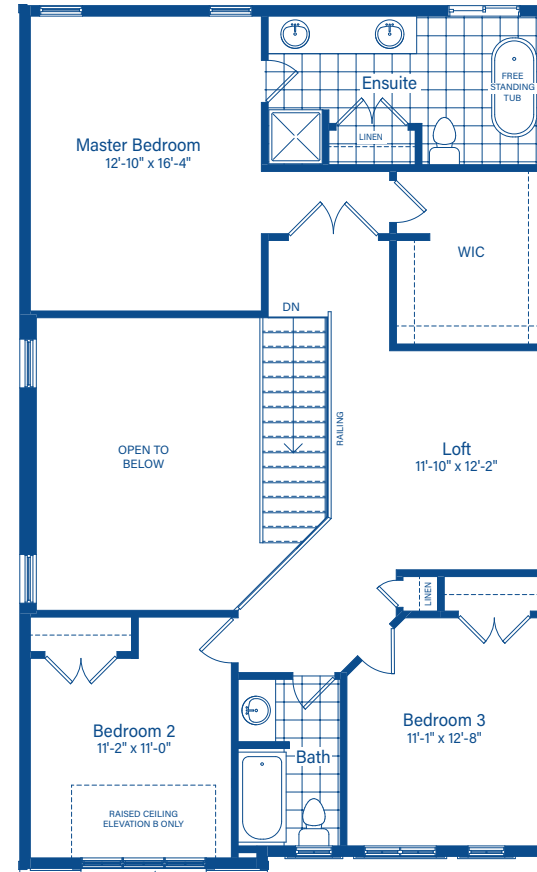

KLEINBURG

2351 - 2565 SQ.FT.

ELEVATION A

DEVONLEIGH HOMES

WEB: DevonleighHomes.com

Plans and specifications are subject to change without notice.
All renderings and photographs are artist's concept. E&O.E.

KLEINBURG

2351 - 2565 SQ.FT.

BASEMENT

MAIN FLOOR

2ND FLOOR

2ND FLOOR - 4 BEDROOM OPTION